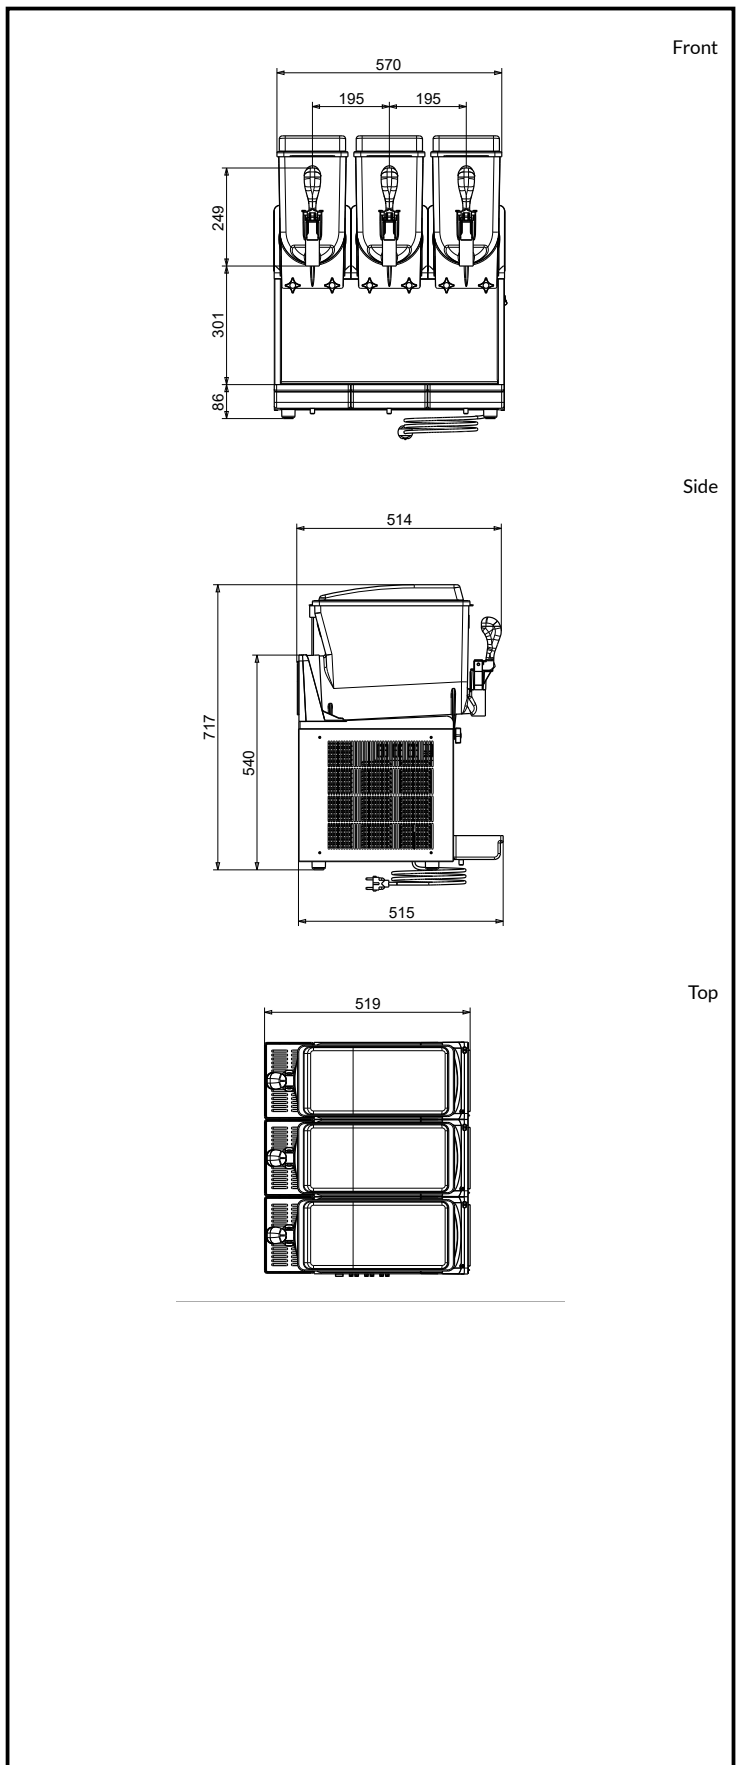

SORBY EVO 3 BOWLS WITH MECHANICAL CONTROL

Electric

Supply voltage:	220-240 V / 1 ph / 50 Hz
Electrical power max.:	1 kW
Current consumption:	4.8 Amps
Plug type:	CE-SCHUKO

Key Information:

Number of bowls:	3
Bowl's capacity:	ISO 9001; ISO 14001 lt
Control board:	Mechanical
Dimensions, Width:	608 mm
Dimensions, Depth:	515 mm
Dimensions, Height:	685 mm
Net weight:	64 kg
Cooling system:	AIR

Refrigeration Data

Refrigerant gas:	R290

Certifications

The company reserves the right to make modifications to the products without prior notice. All information correct at time of printing.

2024.03.16

SPM

www.spm.drink-systems.com
infospm@electroluxprofessional.com